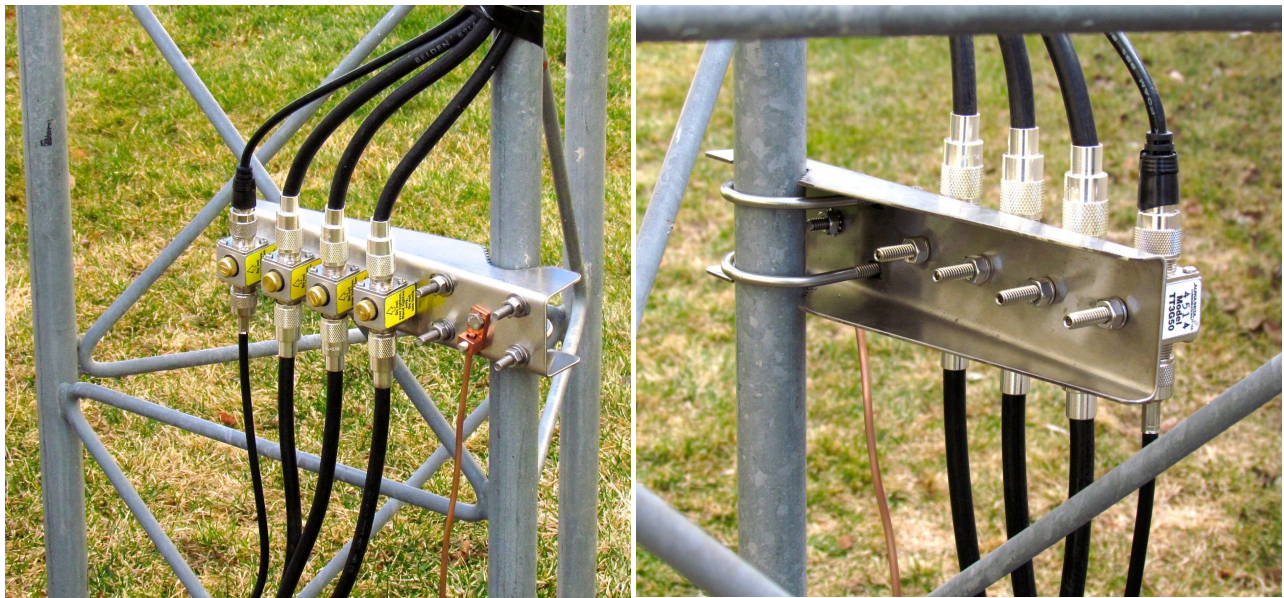

**Advanced Grounding and Surge Protection Techniques for Antenna and Tower Systems. Another Product Innovation from Alpha Delta Communications, Inc. to Enhance Your Station Protection!!**

**Model TLM Tower Leg Mount.** Good engineering practice dictates that all towers should be well grounded at the base and coax cables leaving the tower should also have their shields grounded at this point. Now this can be done easily and quickly with the Model TLM Tower Leg Mount.

The beautiful stainless steel bracket is precision laser cut and provides a solid grounding and mounting platform for up to 4 Alpha Delta Model ATT/TT3G50 series surge protectors. The bracket is pre-drilled and the surge protectors mount with their included hardware. See photo. Bracket hardware is also stainless steel.

The Model TLM comes with a copper ground lug and hardware to connect your tower to a ground rod. Handles wires sizes from #4 to #14. See photo.

Fits all round tower legs or masts from 1 in. to 2 in. dia. like Rohn 20G, 25G, 45G, 55